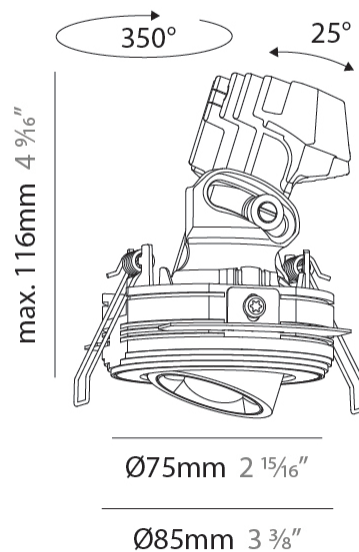

GENERAL

Series: Oiko Pro
Subseries: Oiko Pro Adjustable
Brand: Prolicht
Division: Architectural
Mounting Type: Trimless
Mounting Location: Ceiling
Subcategory: Downlight

PHYSICAL

Shape: Round
Diameter (mm): 75
Diameter (in): 2 ¹⁵/₁₆
Height (mm): 116
Height (in): 4 ⁹/₁₆
Ceiling Thickness (mm): 10 / 12.5 / 15 / 25
Ceiling Thickness (in): 3/8 or 1/2 or 9/16 or 1
Min. Recessing Depth (mm): 125
Min. Recessing Depth (in): 4 ¹⁵/₁₆
Light Distribution: Direct
Fixture Finish: SSR / BKV / CWI / CRY / HAB / UFT / ITA / RUA / FTG / MYG / LOD / PUS / FRO / FUP / KIA / POP / BLS / SPG / MEY / GOH / GUM / CHC / COM / ABZ / JAG / OBR / MOS / ROR
Fixture Material: Aluminum Die Cast
Cut-out Measurements: D. 86mm / 3 3/8"

ELECTRICAL

Lamp Type: LED (Zhaga Standard)
Input Wattage (W): 16
Total Output Wattage (W): 14.6
Dimming: Tri-Mode (Non-Dimming and Phase Dimming (120Vac only) and 0-10V Dimming)
Driver Included: No
Driver Location: Recessed Housing
Driver Type: Constant Current - Universal
Driver Class: Class 2
Input Voltage (V): 120 - 277
Constant Current (MA): 350

LED

Number of LEDs: 1
Color Temperature (°K): 2700 / 3000 / 3500 / 4000
Max. Delivered Lumen (lm): 1067 / 1150 / 1217 / 1220
Nominal Lumen (lm): 1393 / 1501 / 1589 / 1592
CRI: >90 CRI
Lamp Life (hrs): 50000

OPTICAL

Reflector°: 14
Adjustability: Rotational 350° / Tilt 25°

RATINGS AND CERTIFICATIONS

Certified By: Certified for North American Standards
IP rating: IP20