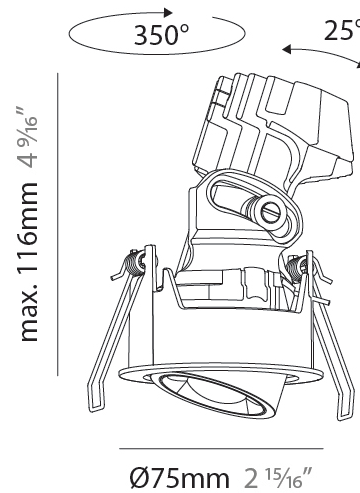

GENERAL

Series: Oiko Pro
Subseries: Oiko Pro Adjustable
Brand: Prolicht
Division: Architectural
Mounting Type: Recessed
Mounting Location: Ceiling
Subcategory: Downlight

PHYSICAL

Shape: Round
Diameter (mm): 75
Diameter (in): 2 ¹⁵/₁₆
Height (mm): 112
Height (in): 4 ⁷/₁₆
Ceiling Thickness (mm): 1 - 25
Ceiling Thickness (in): 1/16 - 1 3/16
Min. Recessing Depth (mm): 120
Min. Recessing Depth (in): 4 ³/₄
Light Distribution: Direct
Weight (kg): 0.276
Fixture Finish: SSR / BKV / CWI / CRY / HAB / UFT / ITA / RUA / FTG / MYG / LOD / PUS / FRO / FUP / KIA / POP / BLS / SPG / MEY / GOH / GUM / CHC / COM / ABZ / JAG / OBR / MOS / ROR
Fixture Material: Aluminum Die Cast
Cut-out Measurements: D. 86mm / 3 3/8"

ELECTRICAL

Lamp Type: LED (Zhaga Standard)
Input Wattage (W): 16
Total Output Wattage (W): 14.6
Dimming: Tri-Mode (Non-Dimming and Phase Dimming (120Vac only) and 0-10V Dimming)
Driver Included: No
Driver Location: Recessed Housing
Driver Type: Constant Current - Universal
Driver Class: Class 2
Input Voltage (V): 120 - 277
Constant Current (MA): 350

LED

Number of LEDs: 1
Color Temperature (°K): 2700 / 3000 / 3500 / 4000
Max. Delivered Lumen (lm): 1067 / 1150 / 1217 / 1220
Nominal Lumen (lm): 1393 / 1501 / 1589 / 1592
CRI: >90 CRI
Lamp Life (hrs): 50000

OPTICAL

Reflector°: 14
Adjustability: Rotational 350° / Tilt 25°

RATINGS AND CERTIFICATIONS

Certified By: Certified for North American Standards
IP rating: IP20