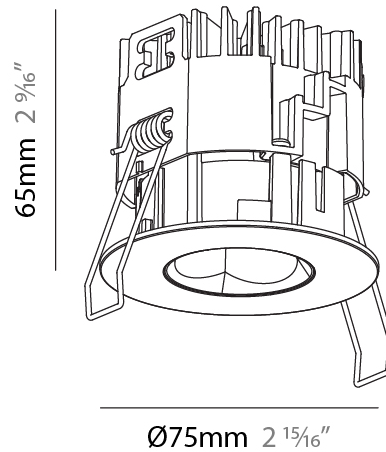

PHYSICAL

Shape: Round
Diameter (mm): 75
Diameter (in): 2 ¹⁵/₁₆
Height (mm): 65
Height (in): 2 ⁹/₁₆
Ceiling Thickness (mm): 1 - 25
Ceiling Thickness (in): 1/16 - 1 3/16
Min. Recessing Depth (mm): 70
Min. Recessing Depth (in): 2 ³/₄
Light Distribution: Direct
Diffuser: Lens Pack - Spread Lens / Linear Spread Lens / Honeycomb Louver
Fixture Finish: SSR / BKV / CWI / CRY / HAB / UFT / ITA / RUA / FTG / MYG / LOD / PUS / FRO / FUP / KIA / POP / BLS / SPG / MEY / GOH / GUM / CHC / COM / ABZ / JAG / OBR / MOS / ROR
Fixture Material: Aluminum Die Cast
Cut-out Measurements: 68mm / 2 11/16" Diameter

ELECTRICAL

Lamp Type: LED (Zhaga Standard)
Input Wattage (W): 16
Total Output Wattage (W): 14.6
Dimming: Tri-Mode (Non-Dimming and Phase Dimming (120Vac only) and 0-10V Dimming)
Driver Included: No
Driver Location: Recessed Housing
Driver Type: Constant Current - Universal
Driver Class: Class 2
Housing: See Components
Input Voltage (V): 120 - 277
Constant Current (MA): 350

LED

Color Temperature (°K): 2700 / 3000 / 3500 / 4000
Max. Delivered Lumen (lm): 1067 / 1150 / 1217 / 1220
Nominal Lumen (lm): 1393 / 1501 / 1589 / 1592
CRI: >90 CRI
Lamp Life (hrs): 50000

OPTICAL

Reflector: 14
Adjustability: Fixed

RATINGS AND CERTIFICATIONS

Certified By: Certified for North American Standards
IP rating: IP44