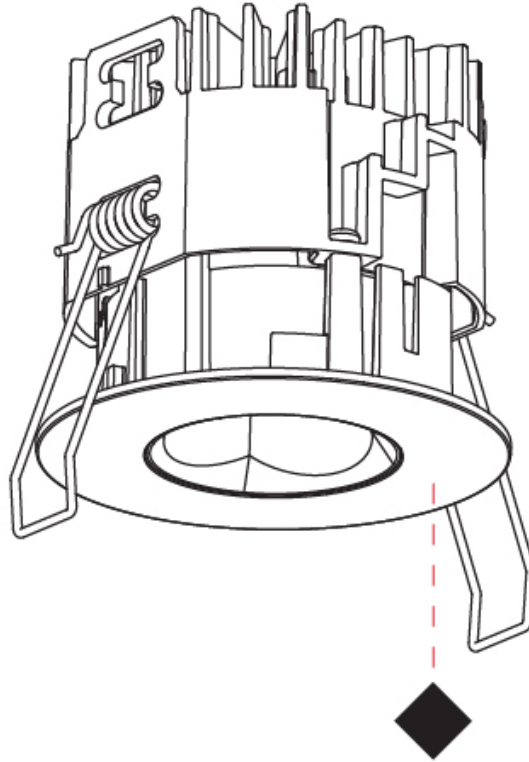

OIKO PRO ROUND RECESSED

A35866-

PROJECT _____

TYPE _____

SPECIFIER _____

QUANTITY _____

DATE _____

A